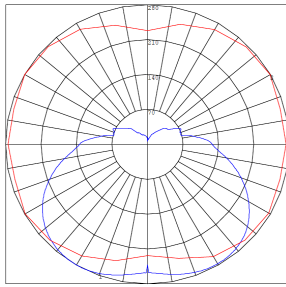

WG-ZB-26-2Z

Photometrics: LVC-36-MCT5-BN

BUD Rating: B1-U3-G1

Other Views:

Side View

Front View

Back View

Performance Table: LVC-36-MCT5-BN