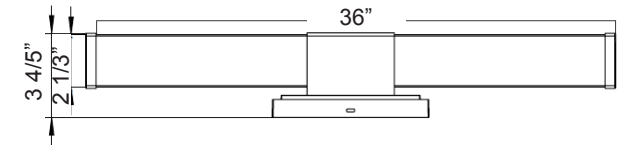

MCT5

This is LED Vanity Model Ideal for office, Retail Store, Showroom, Residential applications and Damp environment lighting applications.

36"(W) x 4 3/4"(H)

Features

- Corrosion and Heat Resistance Powder Coated
- Finish: Brushed Nickel
- Durable Die-cast Aluminum
- Lens Type: Polycarbonate Lens
- MCT: Multi Color Temperature (Selectable Switch Inside Fixture)