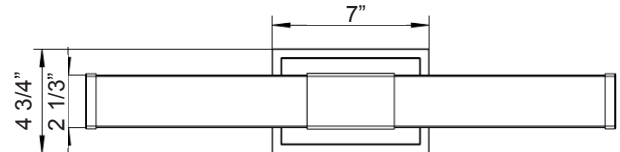

LVC SERIES Indoor Lighting

LVC-36-MCT5-BN
36" MULTI-CCT VANITY LIGHTS

WESTGATE
THE FUTURE IS HERE...AND IT'S QUITE BRIGHT!

Customer Name: _____

Project Name: _____

Note: _____

Type: _____

Selection:

MCT5

This is LED Vanity Model Ideal for office, Retail Store, Showroom, Residential applications and Damp environment lighting applications.

36"(W) x 4 3/4"(H)

Features

- Corrosion and Heat Resistance Powder Coated
- Finish: Brushed Nickel
- Durable Die-cast Aluminum
- Lens Type: Polycarbonate Lens
- MCT: Multi Color Temperature (Selectable Switch Inside Fixture)