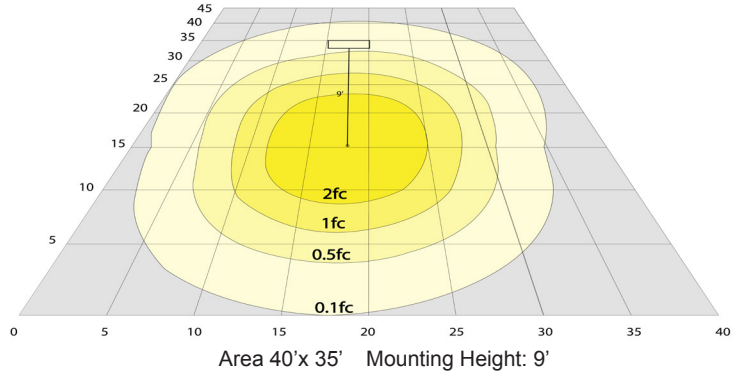

WG-ZB-26-2Z

Photometrics: LVC-36-MCT5-BN

BUD Rating: B1-U3-G1

Other Views:

Side View

Front View

Back View

Performance Table: LVC-36-MCT5-BN