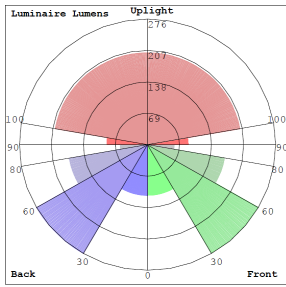

Lighting:

- Dimming: TRIAC Dimming (Dimmable Down to 5% Compatible with Traic and ELV Dimmers)
- Total Lumens: 1680LM
- Color Temperatures: 2700K/ 3000K/3500K/4000K/5000K
- Multi-CCT(Selectable Switch Inside Fixture)
- Color Rendering Index: CRI ≥ 90
- 50,000 Hours Rated Life
- 5-Year Warranty
- Beam Angle: 104.8°(H) x 100.5°(V)

WG-ZB-26-2Z

Photometrics: LVC-36-MCT5-BN

BUD Rating: B1-U3-G1

Other Views:

Side View

Front View

Back View

Performance Table: LVC-36-MCT5-BN